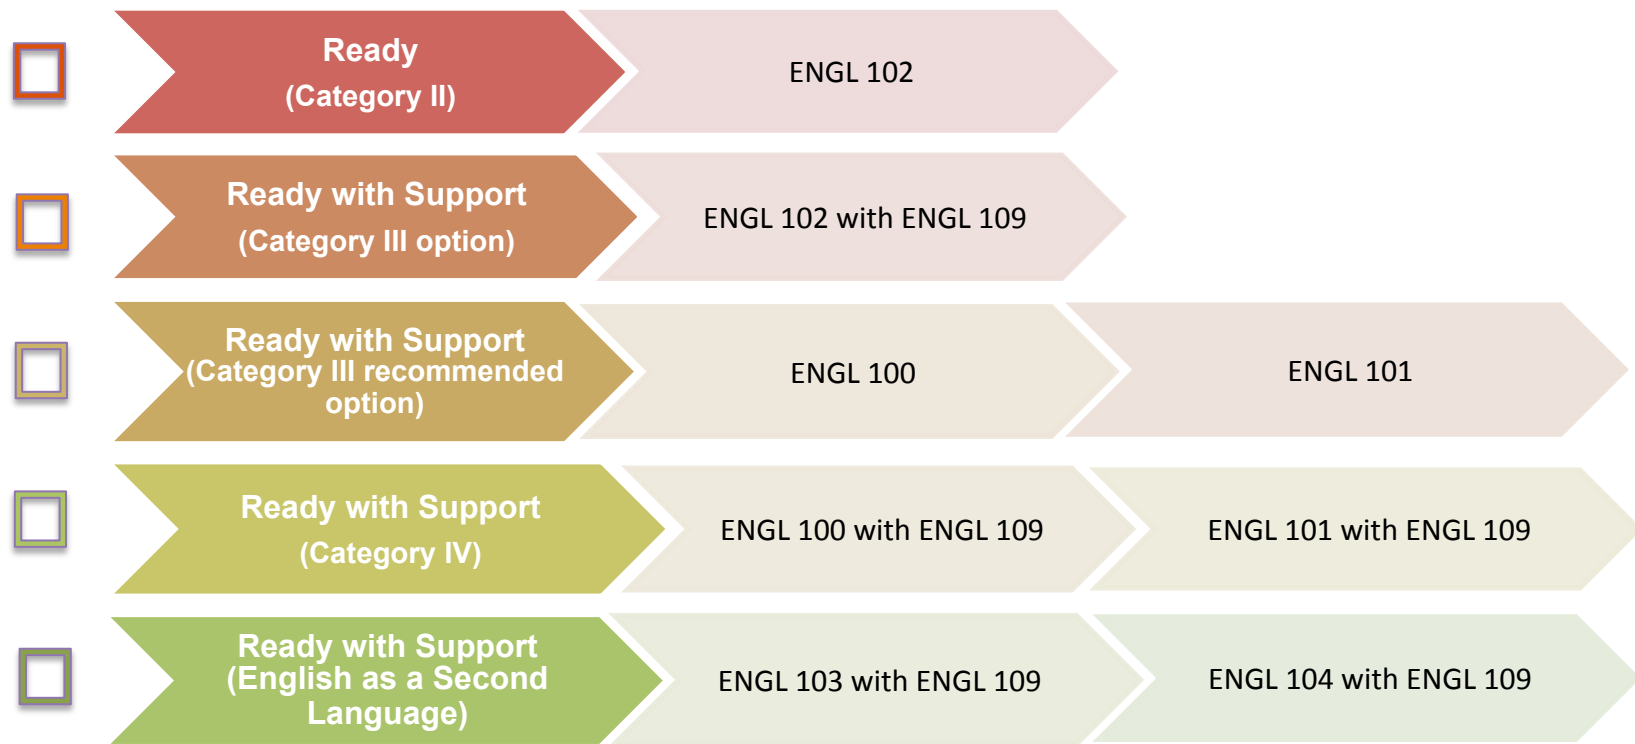

Cal State East Bay ENGLISH (A2) PATHWAYS

At CSUEB, the General Education (GE) Written Communication requirement is known as GE Area A2. All A2 courses are currently offered in the English Department. Which English course (A2) pathway you take will depend on your English placement category (Category I-IV). Use the diagram below to determine your A2 pathway. **Meet with your academic advisor to determine the best A2 pathway for you!**

Course Number	GE Area/Type	Course Title
ENGL 102	A2	Accelerated College Writing
ENGL 100		College Writing Stretch I
ENGL 101	A2	College Writing Stretch II
ENGL 103		College Writing Stretch I, English for Speakers of Other Languages
ENGL 104	A2	College Writing Stretch II, English for Speakers of Other Languages
ENGL 109	Support	English Writing Lab